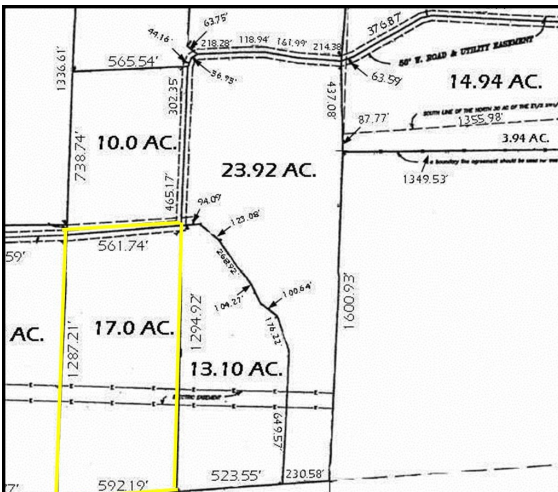

FOR SALE

17 acres ~ Jonesburg, MO

BEAUTIFUL MOSTLY OPEN ACREAGE

- Mostly open ground
- Nearly level acreage
- Ideal for horses
- Great for custom building w/ room for recreation!

**SHELTON ROAD
BELLFLOWER, MO**

**LOT SIZE:
17 ACRES - \$57,800
\$3,400/ACRE**

Mostly open acreage with some woods towards the back. Lays great for building!!! Ideal for mini farm with plenty of room for crops and horses. OWNER FINANCING AVAILABLE - agent owned.

Directions: Take Hwy 70 W to Jonesburg exit, right then left on Hwy E. Travel North on Hwy E approx. 9 miles to Truxton County Rd on right. Turn Right & go 1/2 mile to Shelton Road on left. Turn left and go approx 1/4 mile to property on left. Watch for signs.