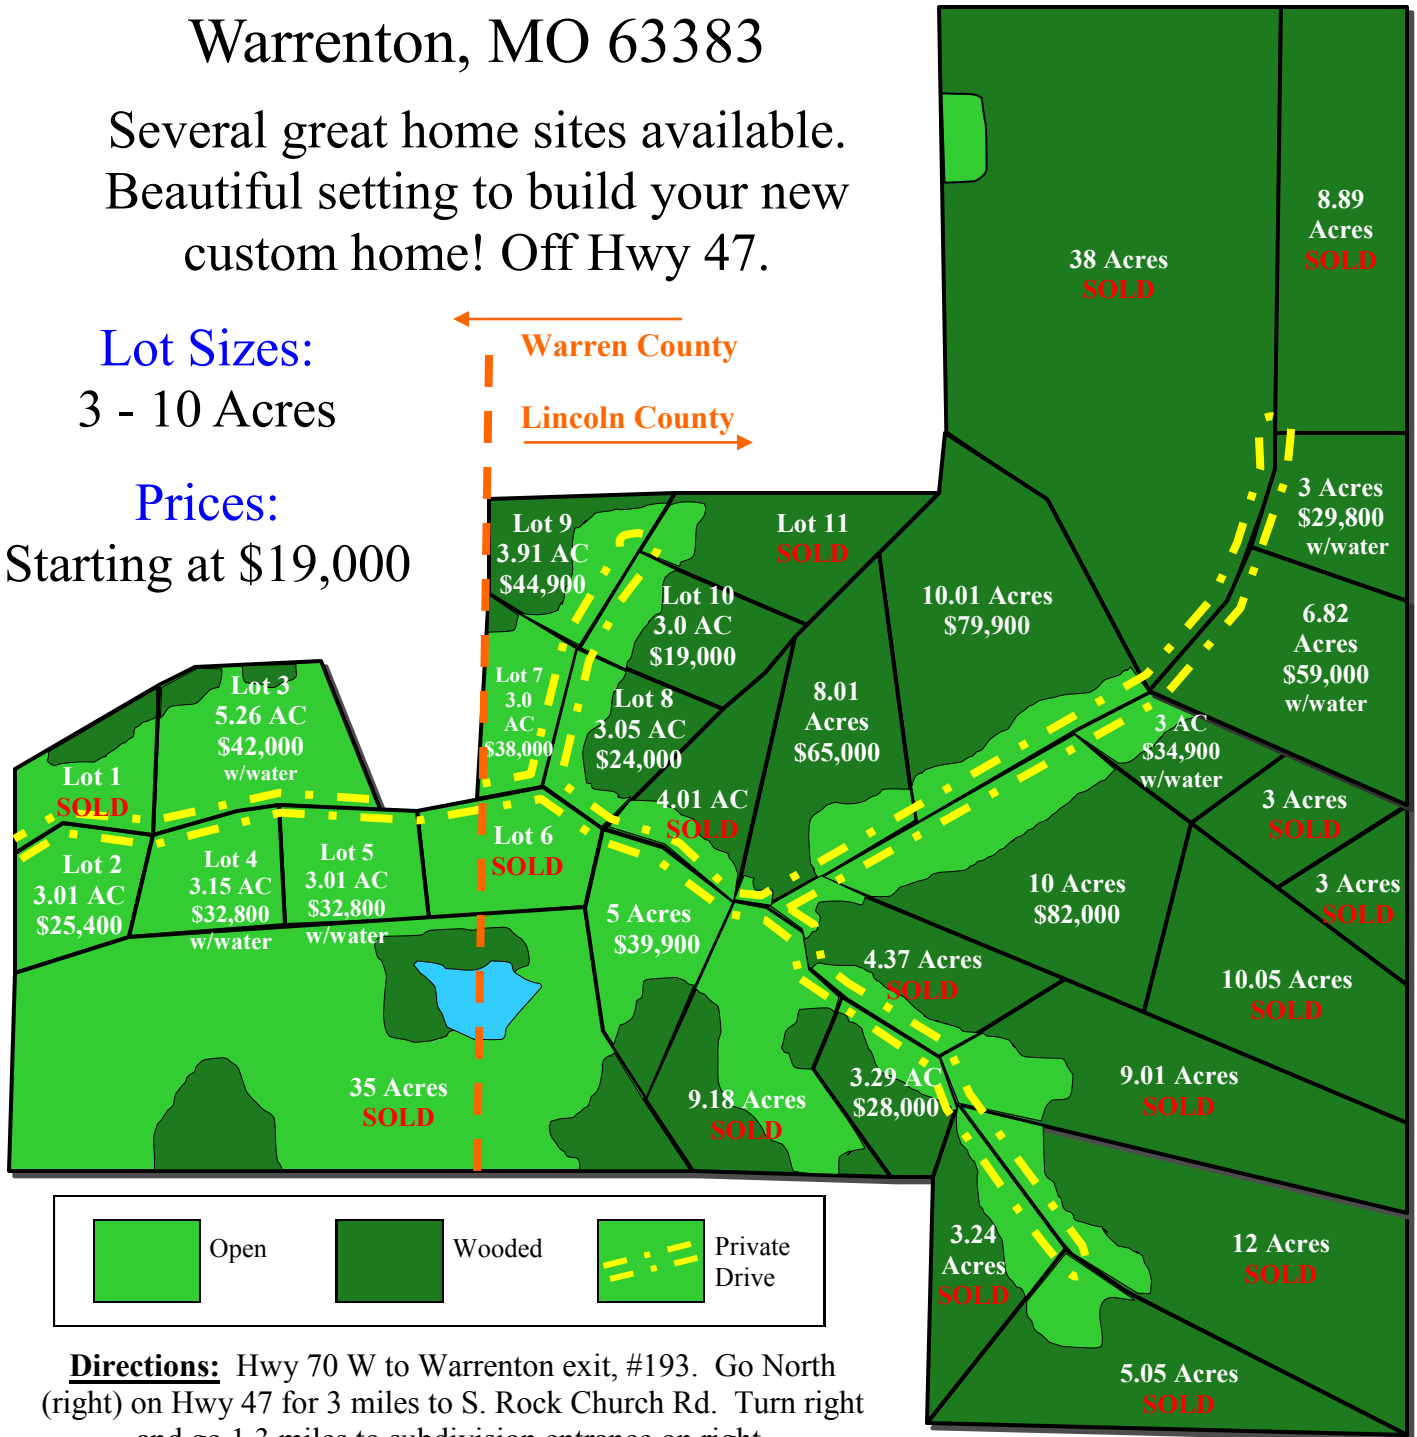

Canterbury Park

Warrenton, MO 63383

Several great home sites available.
Beautiful setting to build your new
custom home! Off Hwy 47.

Lot Sizes:
3 - 10 Acres

Prices:
Starting at \$19,000

Directions: Hwy 70 W to Warrenton exit, #193. Go North (right) on Hwy 47 for 3 miles to S. Rock Church Rd. Turn right and go 1.3 miles to subdivision entrance on right.