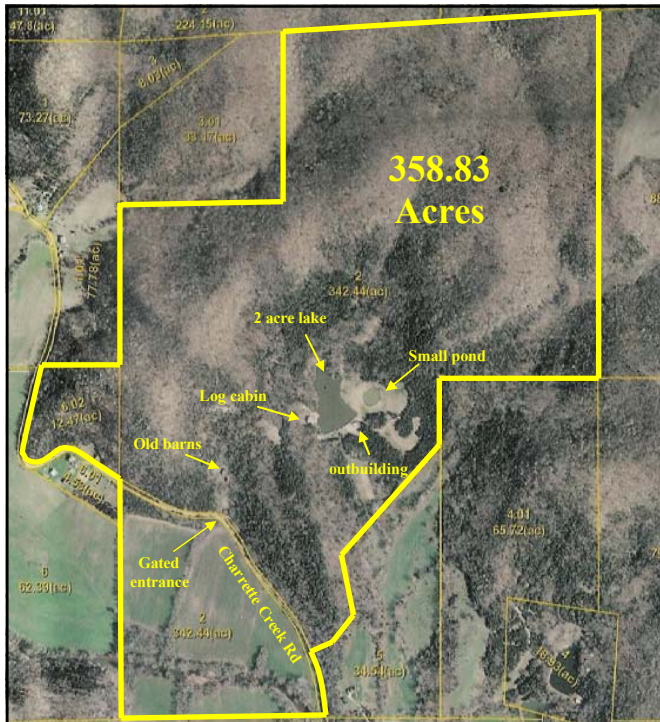

## 358.83 Acres Charrette Creek

### SECLUDED WEEKEND RETREAT WITH CABIN AND 2 ACRE LAKE!!!

- 3 Bedroom Log Cabin
- 2 Acre Lake & small pond
- Outbuildings
- Ideal for hunting!
- Trails for riding ATV
- Fields for crops
- Washington School District

**CHARRETTE CREEK  
MARTHASVILLE, MO 63357**

**PRICE REDUCED!!!**

**LOT SIZE: 358.83 ACRES  
PRICE: \$4,200 / ACRE**

358 acres of beautiful secluded country! Mostly wooded acreage, opening to a 3 bedroom rustic log cabin overlooking a gorgeous 2 acre lake. Cabin offers a wood-burning fireplace and a wrap-around deck, perfect for enjoying the beautiful views. Plenty of recreational opportunities including fishing, canoeing, hunting, hiking, and riding ATV on trails throughout property. Perfect property for a weekend retreat! A picturesque setting you have to see to believe!