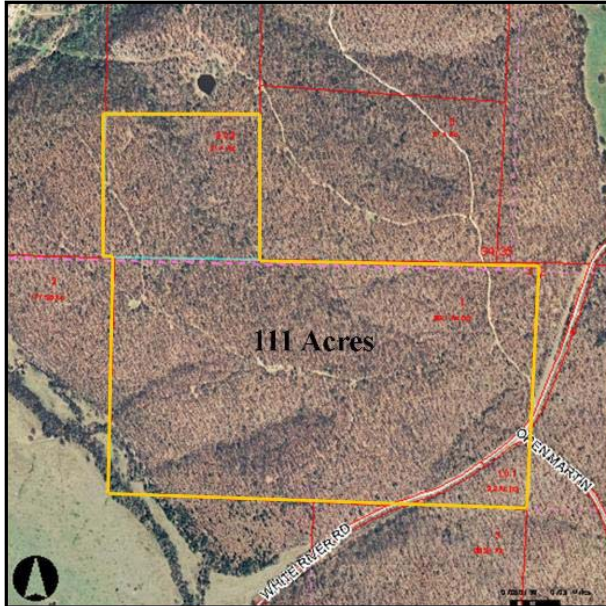

FOR SALE

111 Acres on White River Road

GREAT FOR RECREATION OR BUILDING!

- Great access throughout property
- Easy drive to St. Louis
- Mostly wooded acreage
- Close to state forest areas

**WHITE RIVER ROAD
DAVISVILLE, MO 65456**

LOT SIZE: 111 ACRES

PRICE: \$144,900

Nice recreational or building tract.
Great access throughout property.
Only 90 minutes from St. Louis.
Close to state forest and several
public floating areas.

Directions: From Steelville 19 south 9.2m to left on White River Loop. Left on White River 3/10m to right on White River. (no sign) for 3m to property on left across from Oren Martin Rd.