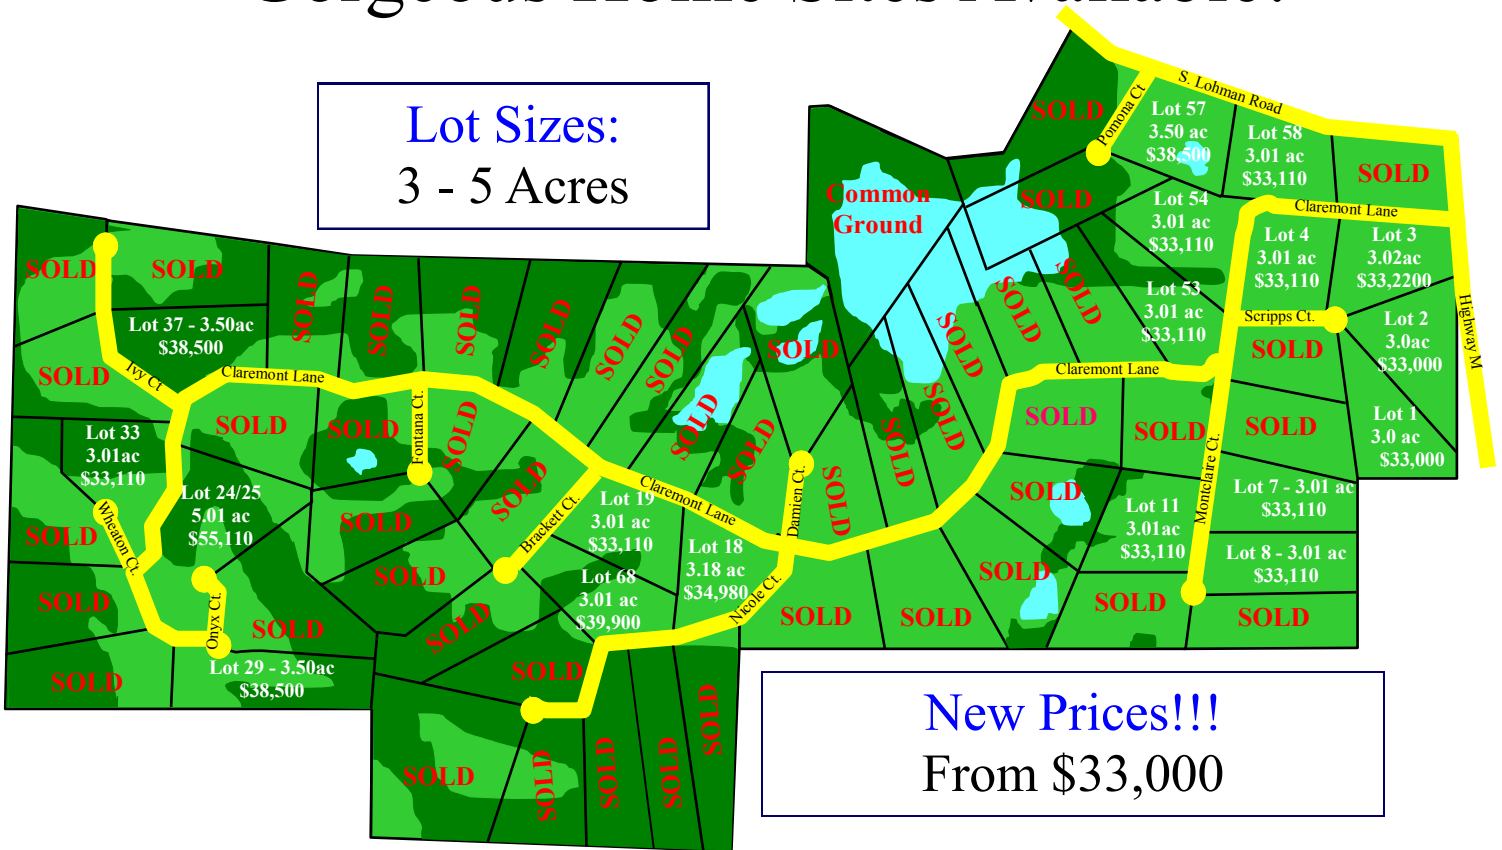

## Gorgeous Home Sites Available!

Lot Sizes:  
3 - 5 Acres

Gorgeous subdivision with an excellent mixture of open and wooded home sites. Beautiful neighborhood with nice custom homes. Perfect for horses. Some lots have paved roads, ponds, water and electric availability. Great location in Wright City, just minutes from Highway 70!