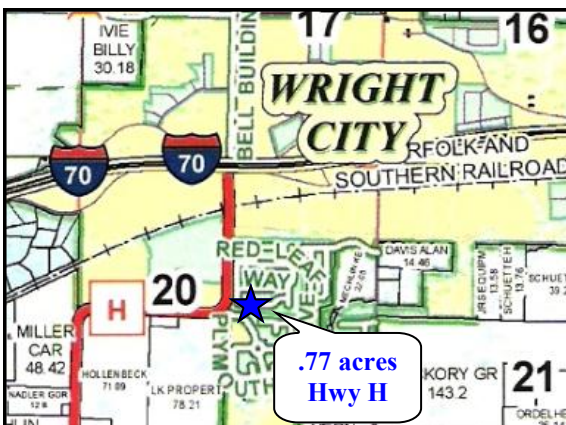

### FRONTAGE ON HWY H!

- Commercial property
- Open ground
- Great laying parcel of land
- Close to I-70
- Wright City schools

HIGHWAY H  
WRIGHT CITY, MO 63390

LOT SIZE: .77 ACRES  
PRICE: \$34,000

Great laying parcel of land,  
close to I-70 just southwest of  
exit 199 in Wright City on  
Hwy H. Many possibilities!

Directions: From exit 199 in Wright City take the South Service Road west a short distance to Hwy H. Turn left on Hwy H and proceed to the property on the left. Watch for the Westbound Real Estate sign.