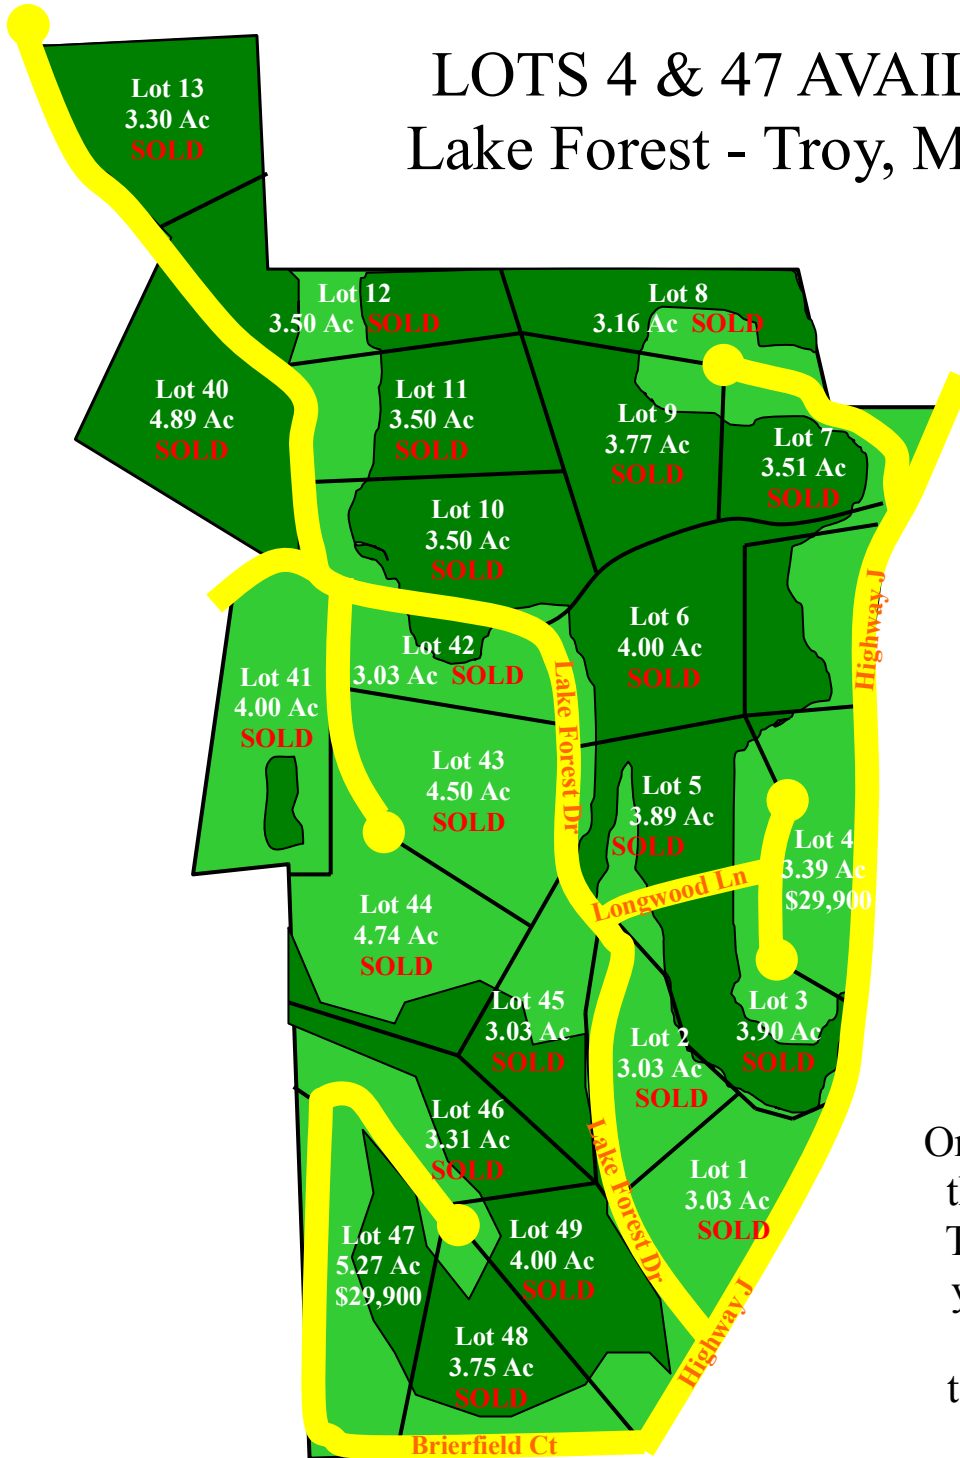

Lake Forest

LOTS 4 & 47 AVAILABLE!
Lake Forest - Troy, MO 63379

- Beautiful home sites!
- Great mixture of open and wooded acreage
- Paved streets
- Horses welcome!!!
- Lincoln County
- Troy School District

Lot Sizes:

Lot 4 - 3.39 ac
Lot 47 - 5.27 ac

PRICE REDUCED!

Prices:

\$29,900 each

Only a few home sites left in this gorgeous subdivision! The ideal location to build your dream home! Come choose your home site today! Restrictions apply.

Directions: Highway 40/61 to west on Highway U for 4.81 miles to left on Highway J for 0.8 miles to right onto Lake Forest to access Lot 4. For Lot 47 continue on J past Lake Forest to Brierfield Court on right. Call Phil Reid at 314-486-8642 with any questions.