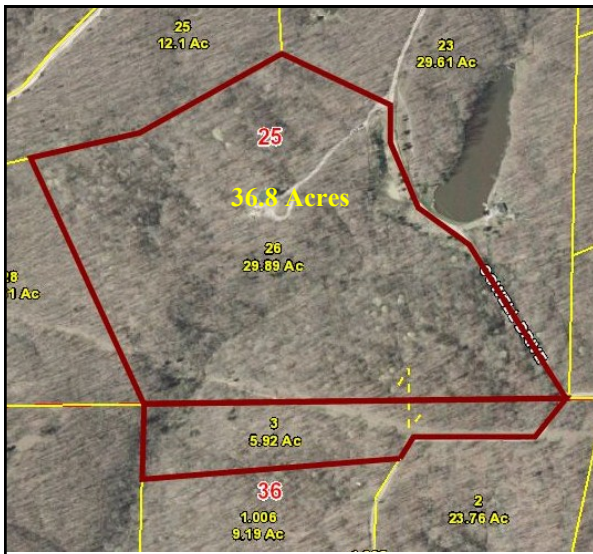

FOR SALE

36.8 acres Massas Creek Road

WOODED ACREAGE WITH OUTBUILDING!

- Mostly wooded acreage
- Nice secluded area
- 20 x 50 Outbuilding & Carport
- Wet Weather Creek
- Great for hunting/recreation!
- Warrenton School District

LOT SIZE: **36.8 ACRES**

PRICE: **\$119,000**

Directions: Take Highway 70 West to the Jonesburg exit # 183. At the top of the ramp, go left on Hwy Y and proceed 1/2 mile. Make a right at the stop sign and go 1.8 miles to where Hwy Y makes a left. Turn left and continue 3.5 miles to Haney Farm Road. Turn left on Haney and proceed 1/2 mile to where Haney Farm Road makes a T. Turn right on Massas Creek Road and go 3/10 mile and make a left at the cabin across the road. Cross over the bridge and turn to the right. Proceed 1 mile to the property on the right. **Call the office for an appointment. Property is behind a locked gate.**