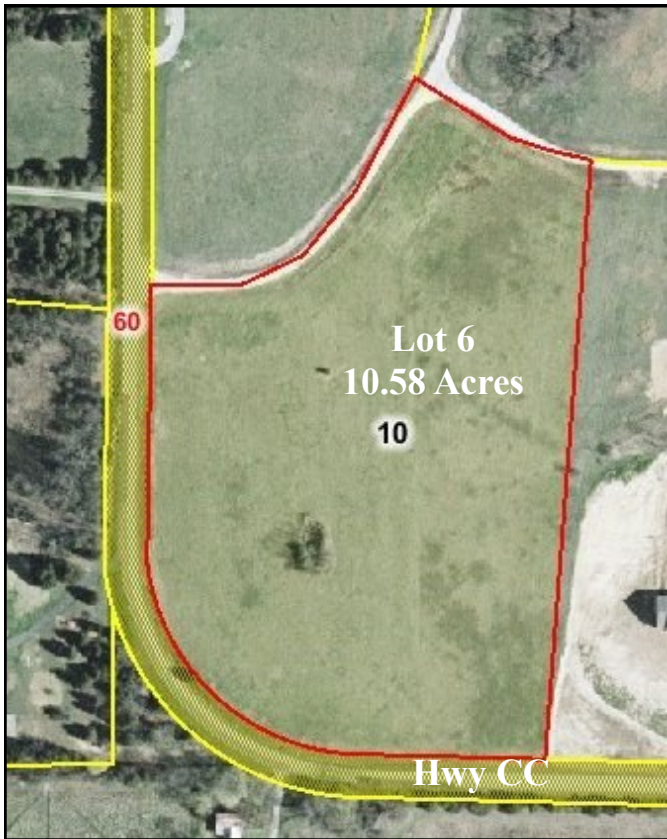

FOR SALE

Lot 6 Oak Hill Estates

10.58 OPEN ACRES PERFECT FOR HOME SITE W/ HORSES!

- Mostly open acreage
- Blacktop frontage
- Gently rolling
- Great for horses!
- Warrenton school district

LOT 6 OAK HILL ESTATES
WARRENTON, MO 63383

PRICE REDUCED!!!

LOT SIZE: 10.58 ACRES

PRICE: **\$68,900**

Beautiful 10 acre tract! Mostly open ground that lays great with blacktop frontage! Ideal property for building your home with room for horses! A great country setting! Located south of Warrenton on Highway CC.

Directions: Hwy 70 W to Warrenton exit #193. Turn left onto South Hwy 47. Go approx 7.4 miles south to left on Hwy CC. Go approx 3.2 miles to property on your left. Watch for sign.

For more information please contact: