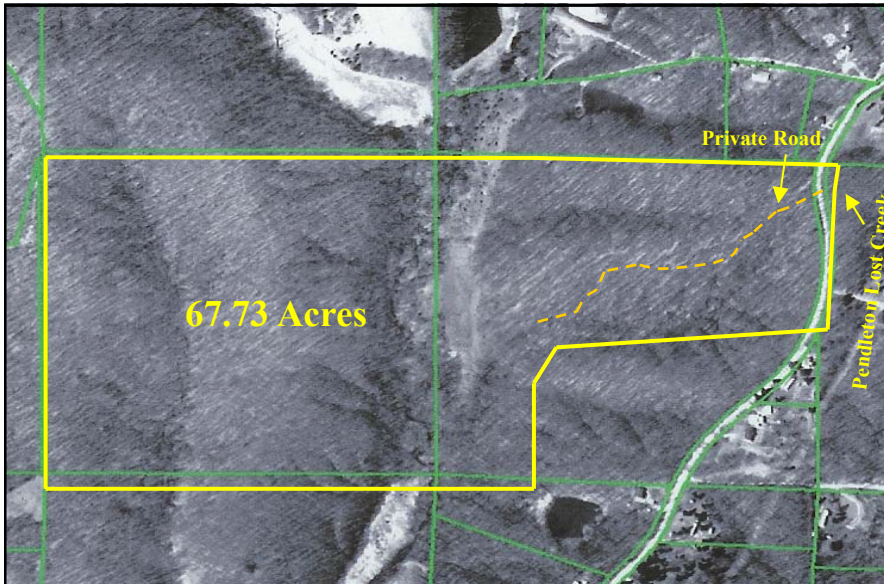

FOR SALE

67 +/- Acres Pendleton Acres

GREAT FOR INVESTMENT OR RECREATION!

- Secluded area
- Great for hunting/recreation
- Nice lake site on property
- Mostly wooded acreage
- Warrenton School District

LOT SIZE: 67.73 ACRES

PRICE: \$2,900 / ACRE

**PENDLETON LOST CREEK RD
WARRENTON, MO 63383**

Mostly wooded acreage with county road frontage. Great for home site in front with room for hunting or recreation in back! Property includes a nice lake site, creek bottom, & an open field. Seller may divide, agent owned.

Directions: 70 W to Pendleton/Truxton exit. Left over hwy on Hwy B for 1.5 miles to Hwy EE. Left on Hwy EE for 1/2 mile to left on Pendleton Lost Creek Road. Continue approx. 1.4 miles to property on right. Gravel drive is cut into property.