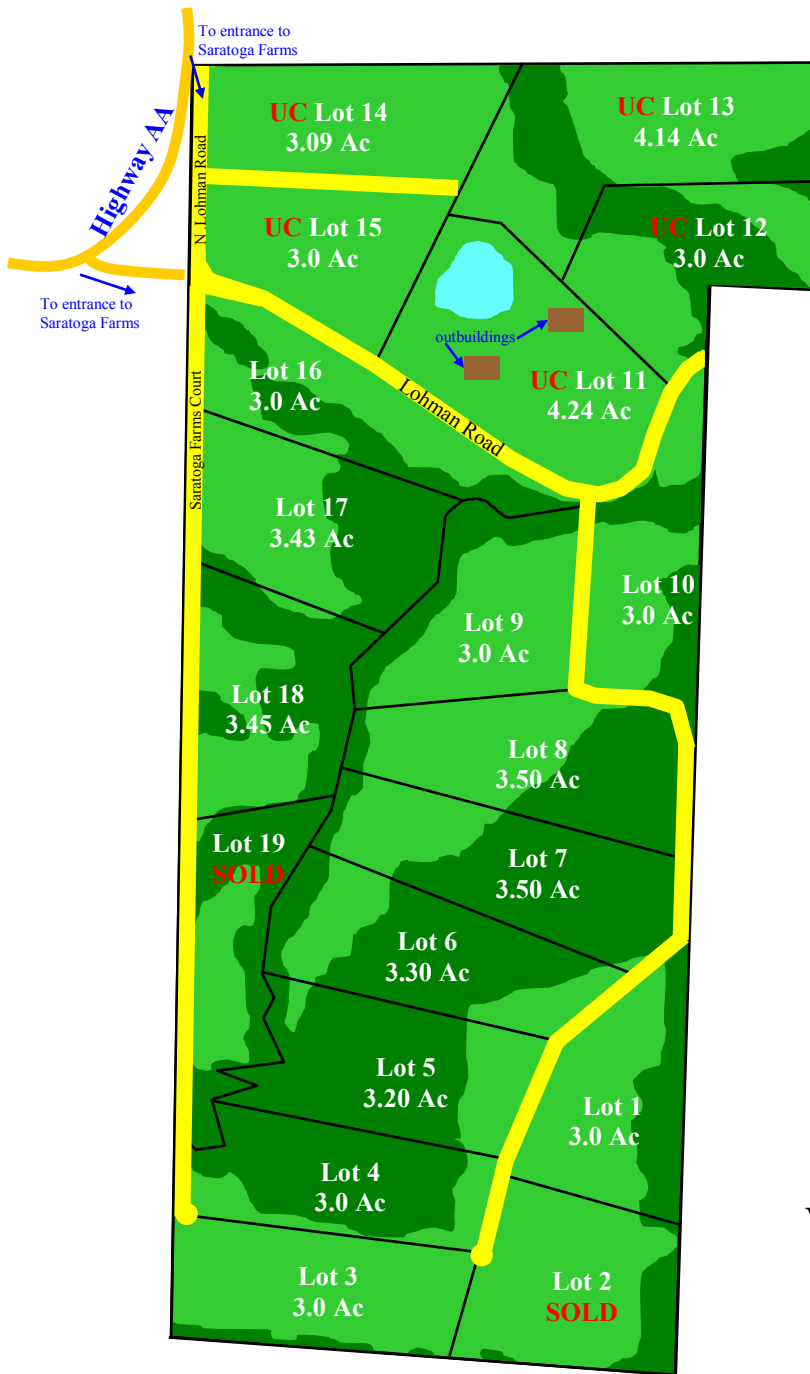

Saratoga Farms

Excellent Home Sites Available!

Saratoga Farms Warrenton, MO 63383

- Beautiful home sites!
- Open and wooded acreage
- Horses welcome!!!
- Minutes from Hwy 70
- Warrenton School District

PRICE REDUCED!

Lot Sizes:	Price / acre:
3-4 Acres	\$8,900

Gorgeous subdivision with an excellent mixture of open and wooded home sites. Perfect for building your new custom home! Great location, minutes from Highway 70!

Directions: Hwy 70 W to Warrenton Exit #193. Take North Outer Road east to Hwy AA on left. Go 2.5 miles to N. Lohman Rd turn right and go straight ahead to Saratoga Farms entrance. Call Phil Reid at 314-486-8642.