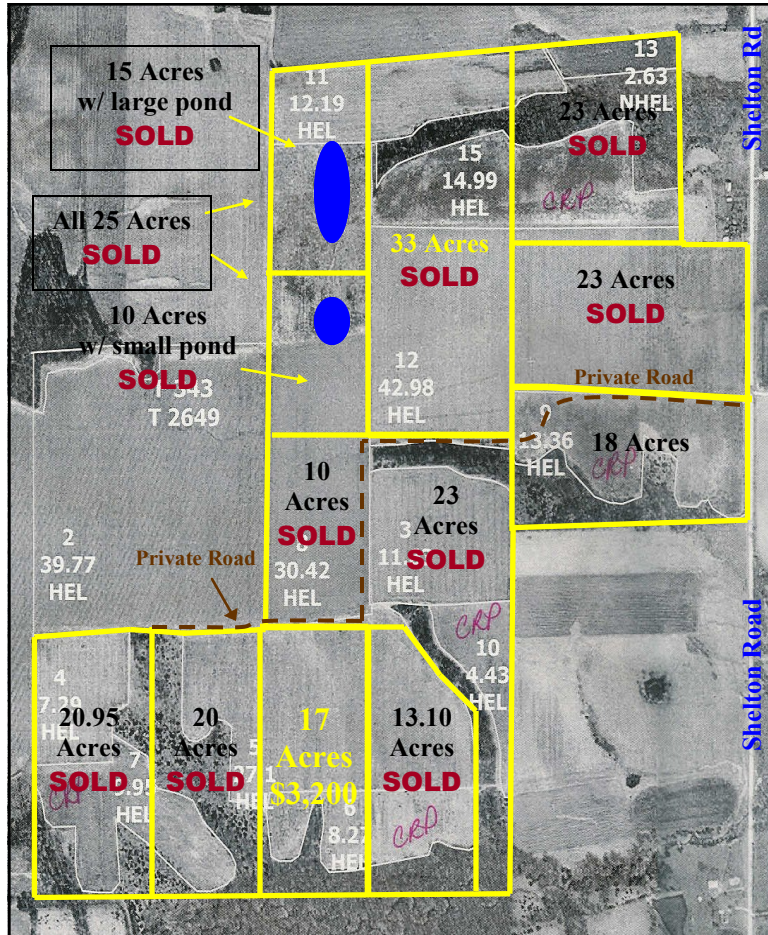

FOR SALE

17 Acres, Jonesburg

BEAUTIFUL FARM LAND!

SHELTON ROAD
BELLFLOWER, MO

LOT SIZE:
17 ACRES - \$54,400
\$3,200/ACRE

- Mostly open ground
- Nearly level acreage
- Ideal for horses
- Great for custom building w/ room for recreation!

Mostly open acreage with some woods towards the back. Lays great for building!!! Ideal for mini farm with plenty of room for crops and horses.
OWNER FINANCING AVAILABLE - agent owned.

Directions: Take Hwy 70 W to Jonesburg exit, right then left on Hwy E. Travel North on Hwy E approx. 9 miles to Truxton County Rd on right. Turn Right & go 1/2 mile to Shelton Road on left. Turn left and go approx 1/4 mile to property on left. Watch for signs.