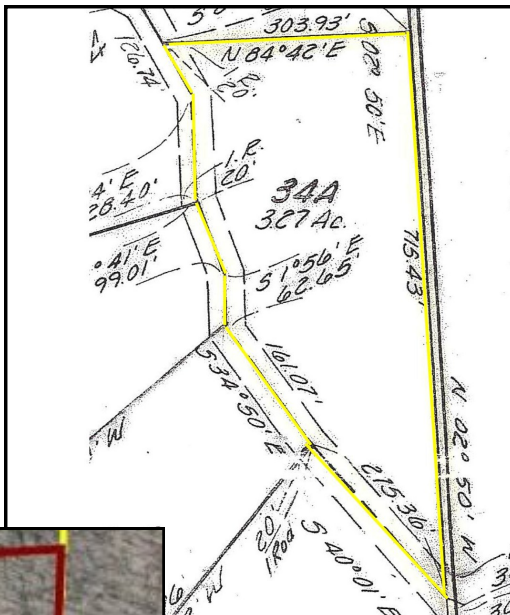

## 3.27 Acres ~ Lot 34 A Valarius Farms

### NICE WOODED HOME SITE WITH WATER!

- Wooded Acreage
- Great for building
- Public water
- Good Road Frontage
- Minutes from town

**FOX GLEN LANE  
WARRENTON, MO 63383**

**LOT SIZE: 3.27 ACRES  
PRICE: \$16,800**

This wooded acreage has an excellent home site. Located just minutes from town in well established development. Water and electric available to the property. Warrenton School District.

Directions: Hwy 70 to Warrenton exit, 193. Left on Hwy 47 South for 4.5 miles to Quarry Road on left. Go left 0.4 miles to Royal Drive on left. Go short distance to fork in road, veer left onto Fox Glen Lane and continue to the property on the left. Watch for the Westbound Real Estate sign.