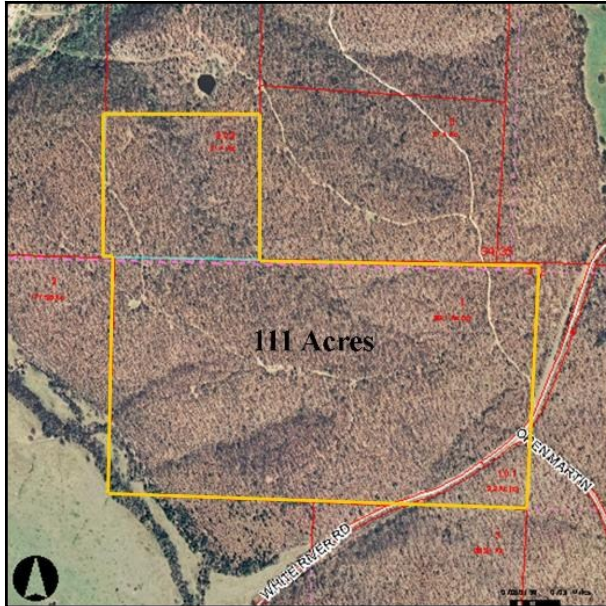

FOR SALE

111 Acres on White River Road

GREAT FOR RECREATION OR BUILDING!

- Great access throughout property
- Easy drive to St. Louis
- Mostly wooded acreage
- Close to state forest areas

**WHITE RIVER ROAD
DAVISVILLE, MO 65456**

**LOT SIZE: 111 ACRES
PRICE: \$129,900**

Nice recreational or building tract.
Great access throughout property.
Only 90 minutes from St. Louis.
Close to state forest and several
public floating areas.

Directions: From Steelville 19 south 9.2m to left
on White River Loop. Left on White River 3/10m to
right on White River. (no sign) for 3m to property
on left across from Oren Martin Rd.